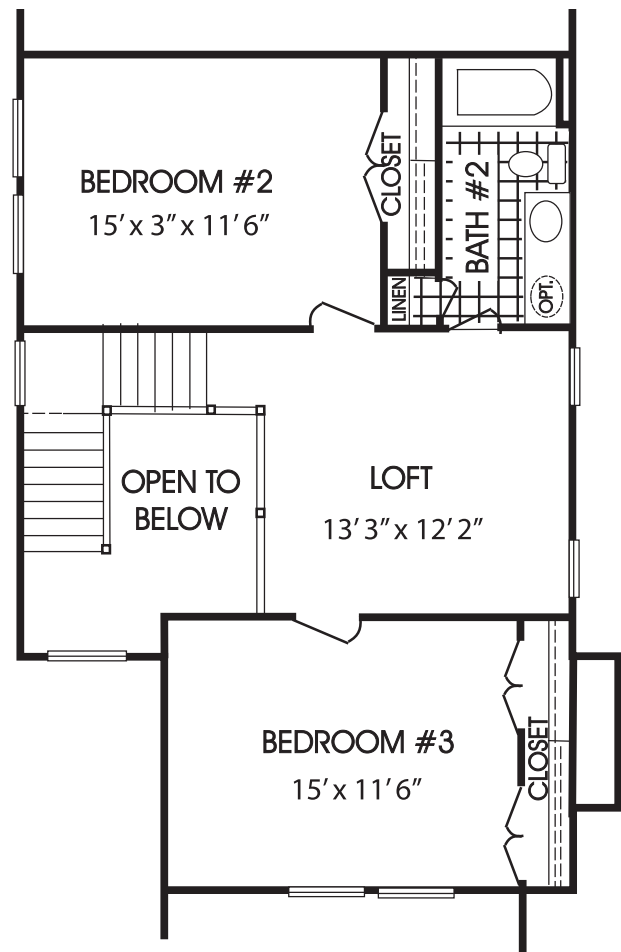

Montebello

Plan A1090

The Singles

2010 Square Feet

Priced from \$ _____

8110 Lee Hall Avenue Suffolk, VA 23435 p 757.484.6344 f 757.484.6346
 hr-sales@terrypeterson.com www.hamptonroadscrossing.com

Floor plans subject to change. Orientation may not match current model. All dimensions shown and square footages listed are approximate. Your home may vary slightly. The first dimension shown is from left to right, the second dimension shown is from front to back. Another fine condominium community by Terry•Peterson Residential Companies. Sales by Rose & Womble Realty.