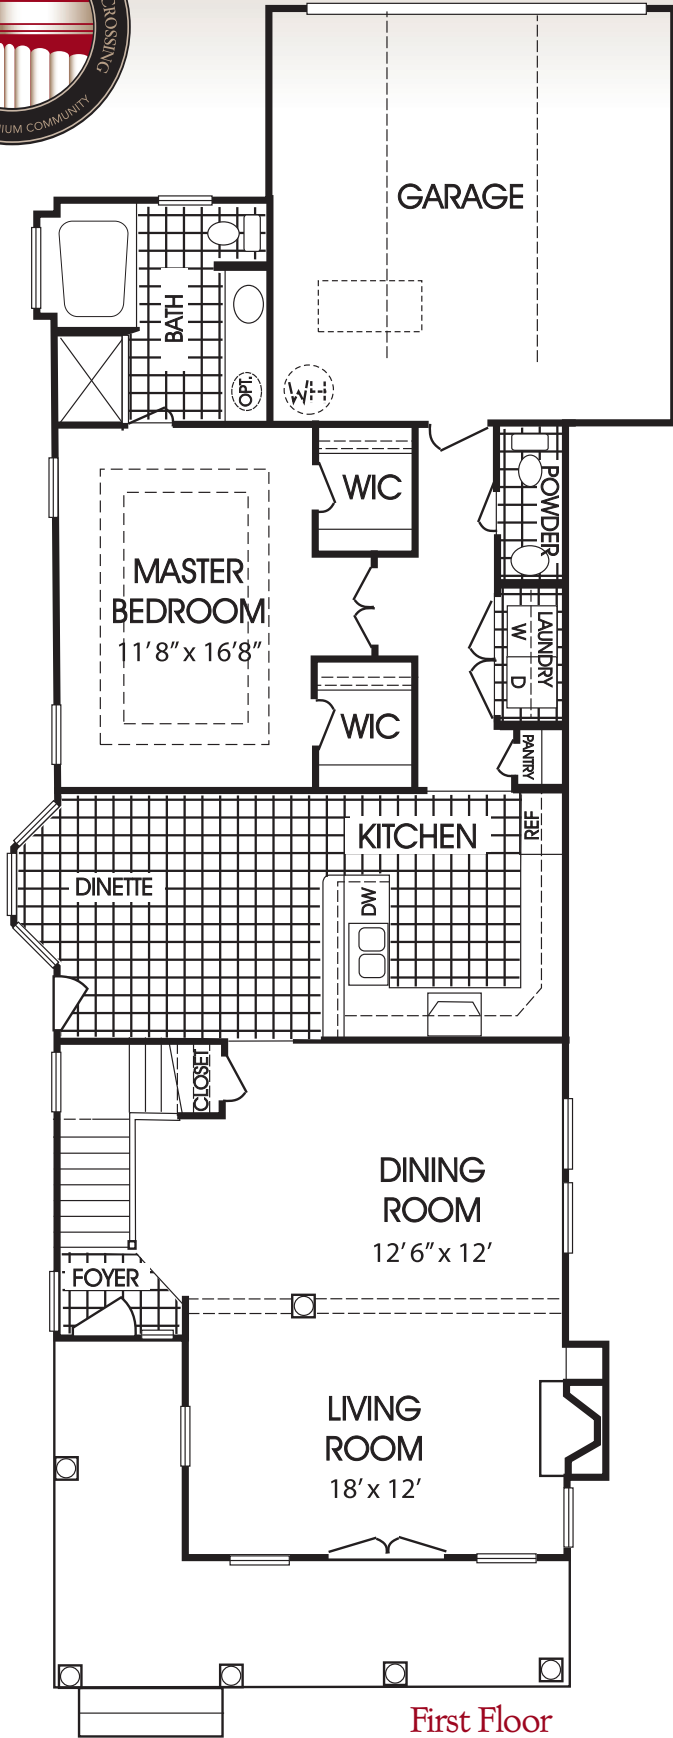

Montebello

Plan A1090

The Singles

2010 Square Feet

Priced from \$ _____

8110 Lee Hall Avenue Suffolk, VA 23435 p 757.484.6344 f 757.484.6346
 hr-sales@terrypeterson.com www.hamptonroadscrossing.com

Floor plans subject to change. Orientation may not match current model. All dimensions shown and square footages listed are approximate. Your home may vary slightly. The first dimension shown is from left to right, the second dimension shown is from front to back. Another fine condominium community by Terry•Peterson Residential Companies. Sales by Rose & Womble Realty.